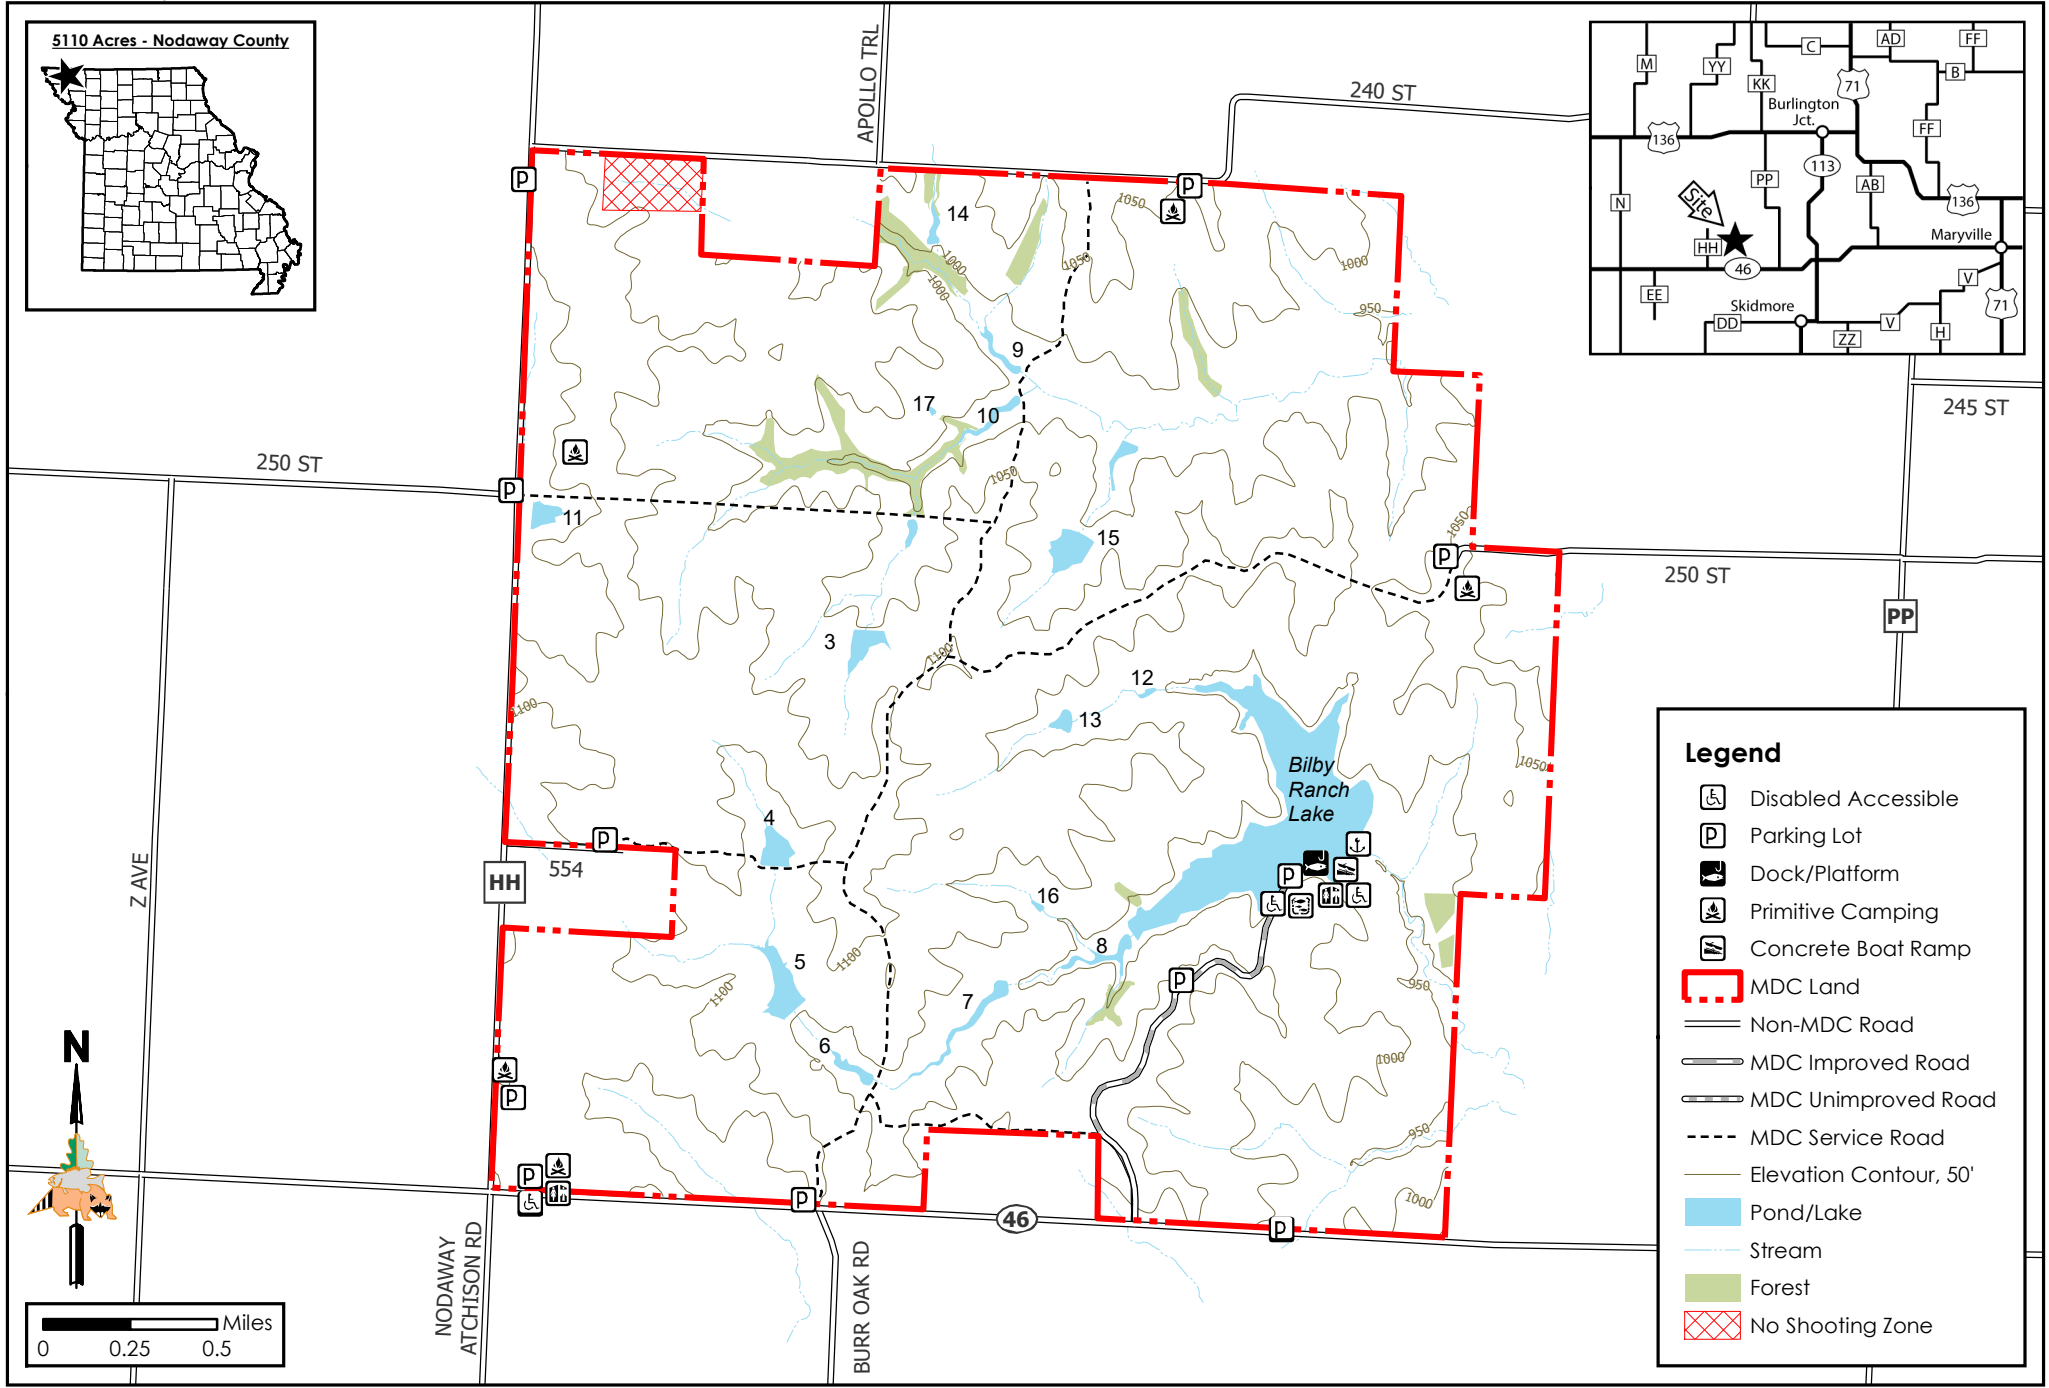

Bilby Ranch Lake Conservation Area

Conservation Commission of the State of Missouri ©

Last Updated - 12/21/2021

- Legend**
- Disabled Accessible
 - Parking Lot
 - Dock/Platform
 - Primitive Camping
 - Concrete Boat Ramp
 - MDC Land
 - Non-MDC Road
 - MDC Improved Road
 - MDC Unimproved Road
 - MDC Service Road
 - Elevation Contour, 50'
 - Pond/Lake
 - Stream
 - Forest
 - No Shooting Zone

MAP DISCLAIMER: Although all data in this map have been compiled by the Missouri Department of Conservation, no warranty, expressed or implied, is made by the department as to the accuracy of the data and related materials. The act of distribution shall not constitute any such warranty, and no responsibility is assumed by the department in the use of these data or related materials.