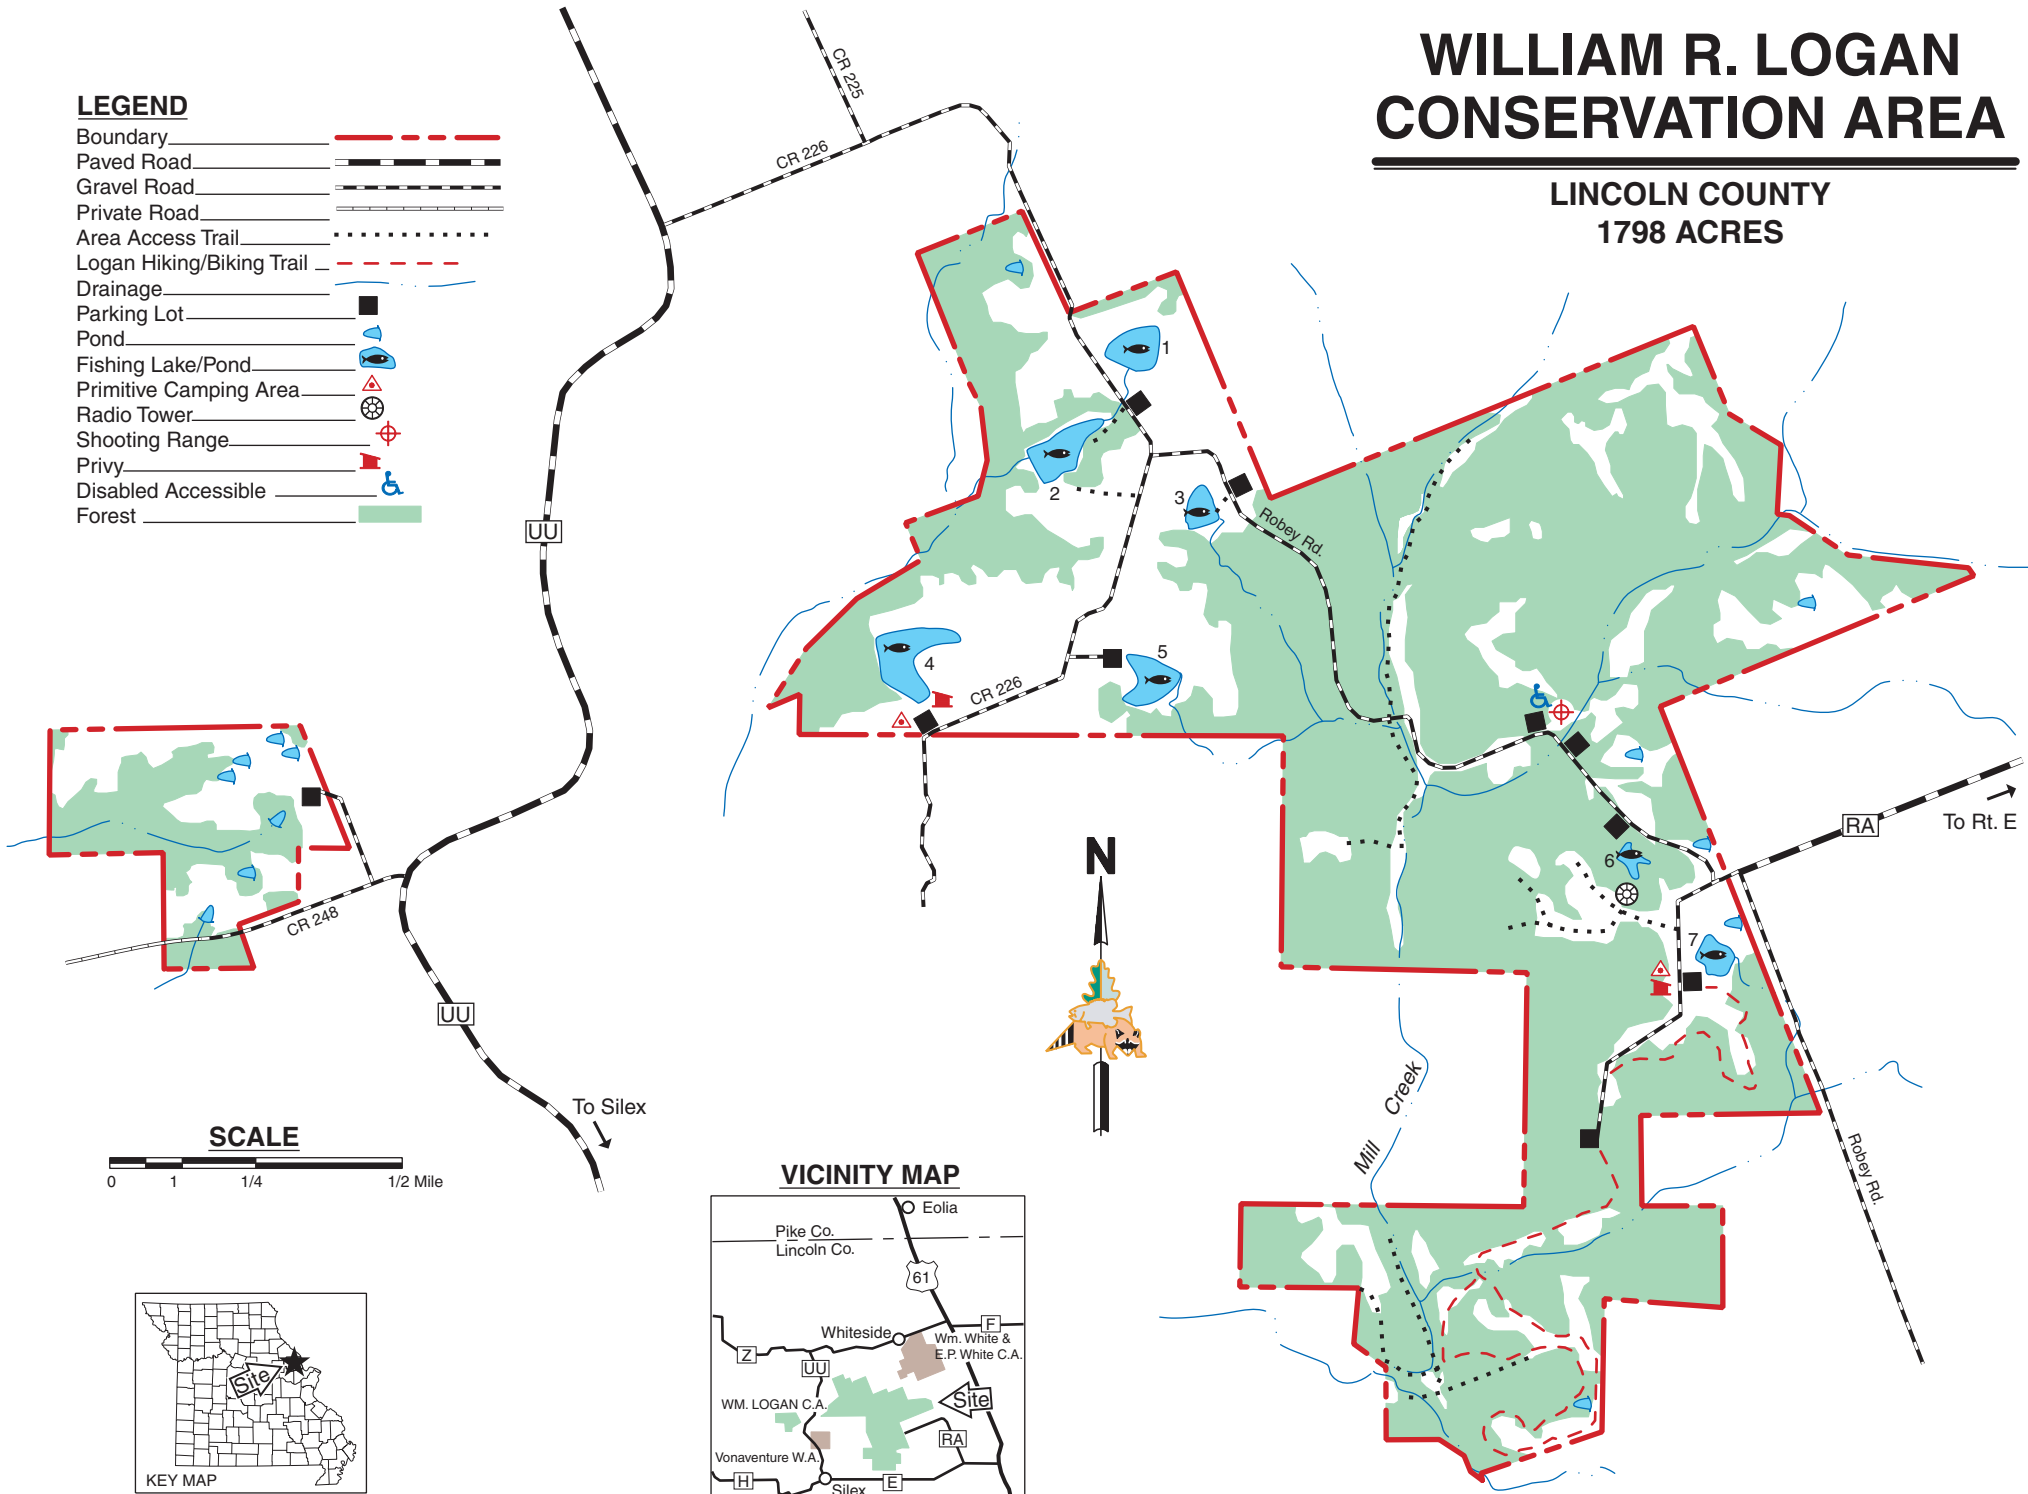

WILLIAM R. LOGAN CONSERVATION AREA

LINCOLN COUNTY
1798 ACRES

LEGEND

- Boundary
- Paved Road
- Gravel Road
- Private Road
- Area Access Trail
- Logan Hiking/Biking Trail
- Drainage
- Parking Lot
- Pond
- Fishing Lake/Pond
- Primitive Camping Area
- Radio Tower
- Shooting Range
- Privy
- Disabled Accessible
- Forest

VICINITY MAP