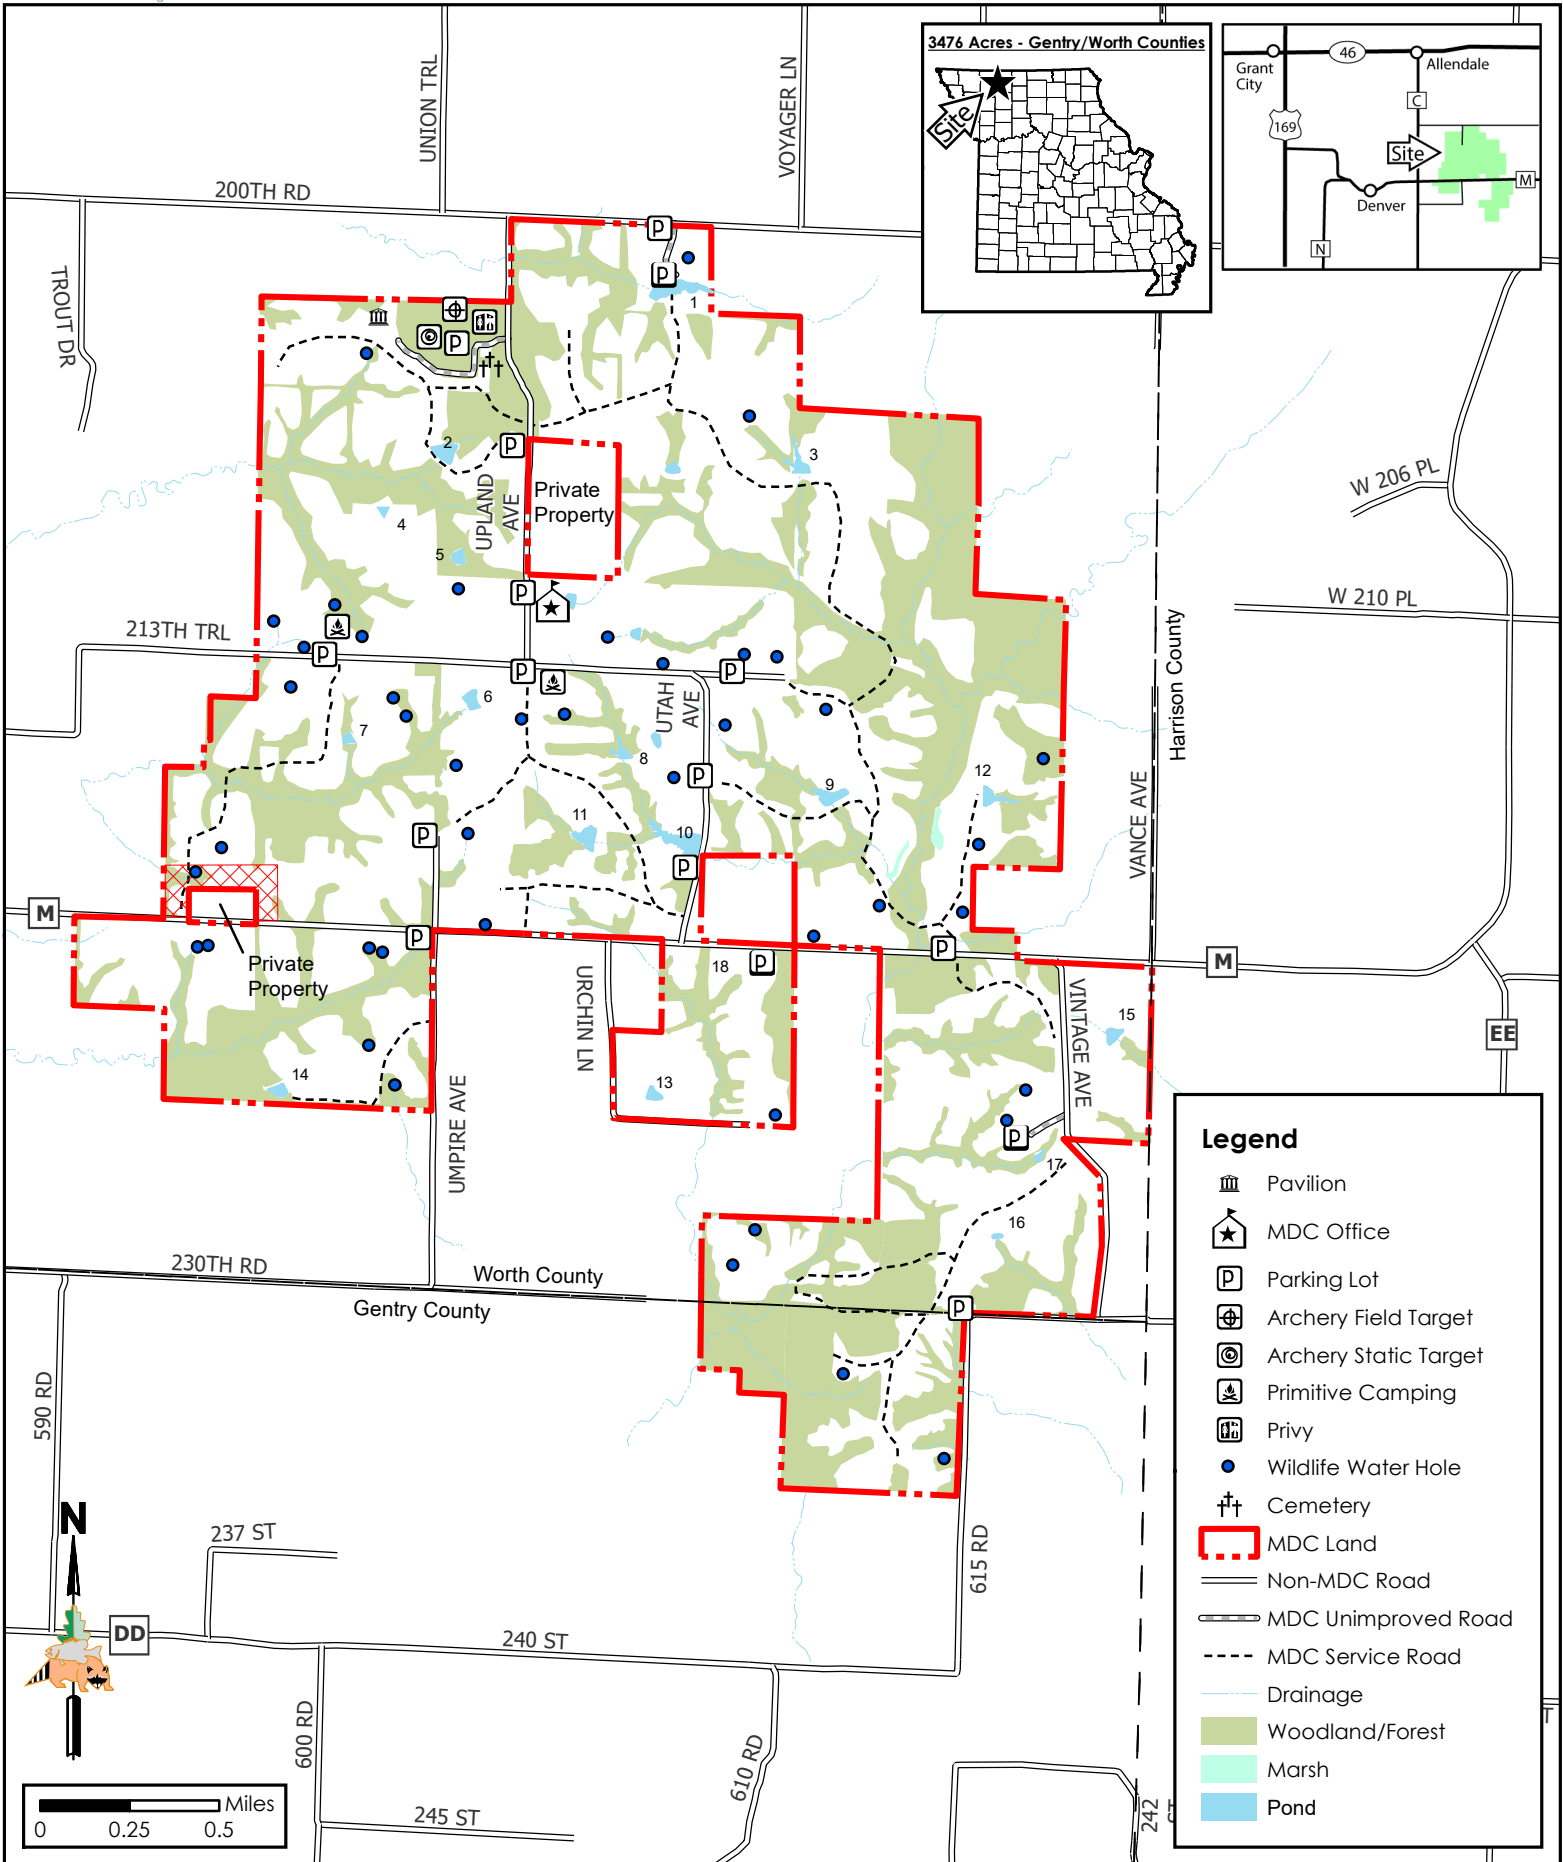

Emmett and Leah Seat Memorial Conservation Area

Conservation Commission of the State of Missouri ©

Last Updated - 12/22/2021

Legend

- Pavilion
- MDC Office
- Parking Lot
- Archery Field Target
- Archery Static Target
- Primitive Camping
- Privy
- Wildlife Water Hole
- Cemetery
- MDC Land
- Non-MDC Road
- MDC Unimproved Road
- MDC Service Road
- Drainage
- Woodland/Forest
- Marsh
- Pond

MAP DISCLAIMER: Although all data in this map have been compiled by the Missouri Department of Conservation, no warranty, expressed or implied, is made by the department as to the accuracy of the data and related materials. The act of distribution shall not constitute any such warranty, and no responsibility is assumed by the department in the use of these data or related materials.