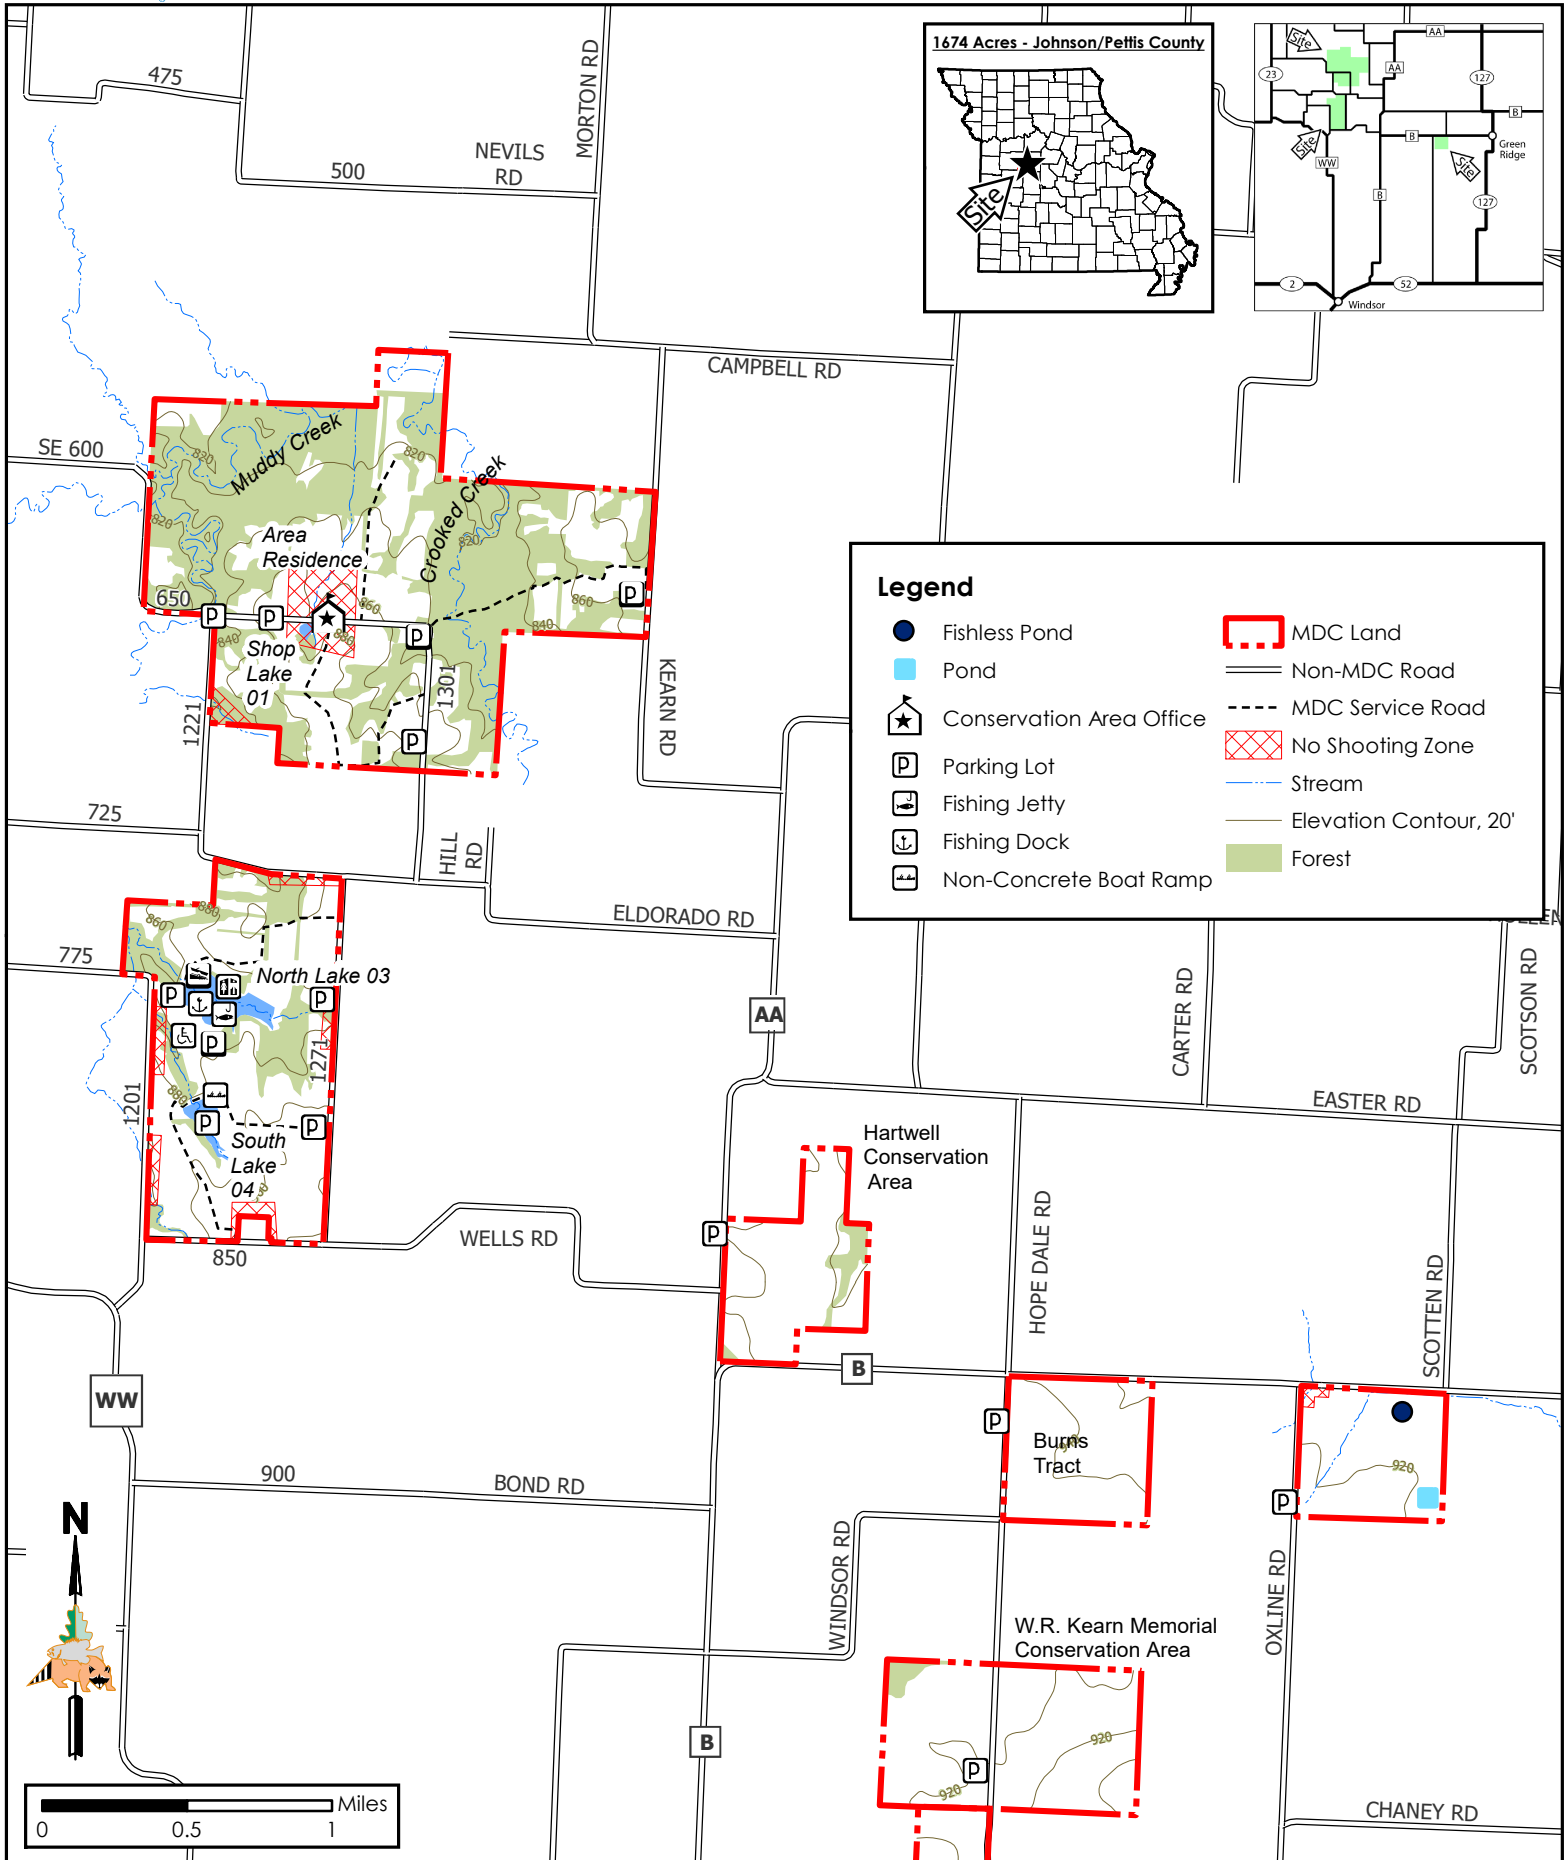

# Kearn (J N Turkey) Memorial Wildlife Area

Conservation Commission of the State of Missouri ©

Last Updated - 8/27/2021

### Legend

Fishless Pond	MDC Land
Pond	Non-MDC Road
Conservation Area Office	MDC Service Road
Parking Lot	No Shooting Zone
Fishing Jetty	Stream
Fishing Dock	Elevation Contour, 20'
Non-Concrete Boat Ramp	Forest

MAP DISCLAIMER: Although all data in this map have been compiled by the Missouri Department of Conservation, no warranty, expressed or implied, is made by the department as to the accuracy of the data and related materials. The act of distribution shall not constitute any such warranty, and no responsibility is assumed by the department in the use of these data or related materials.